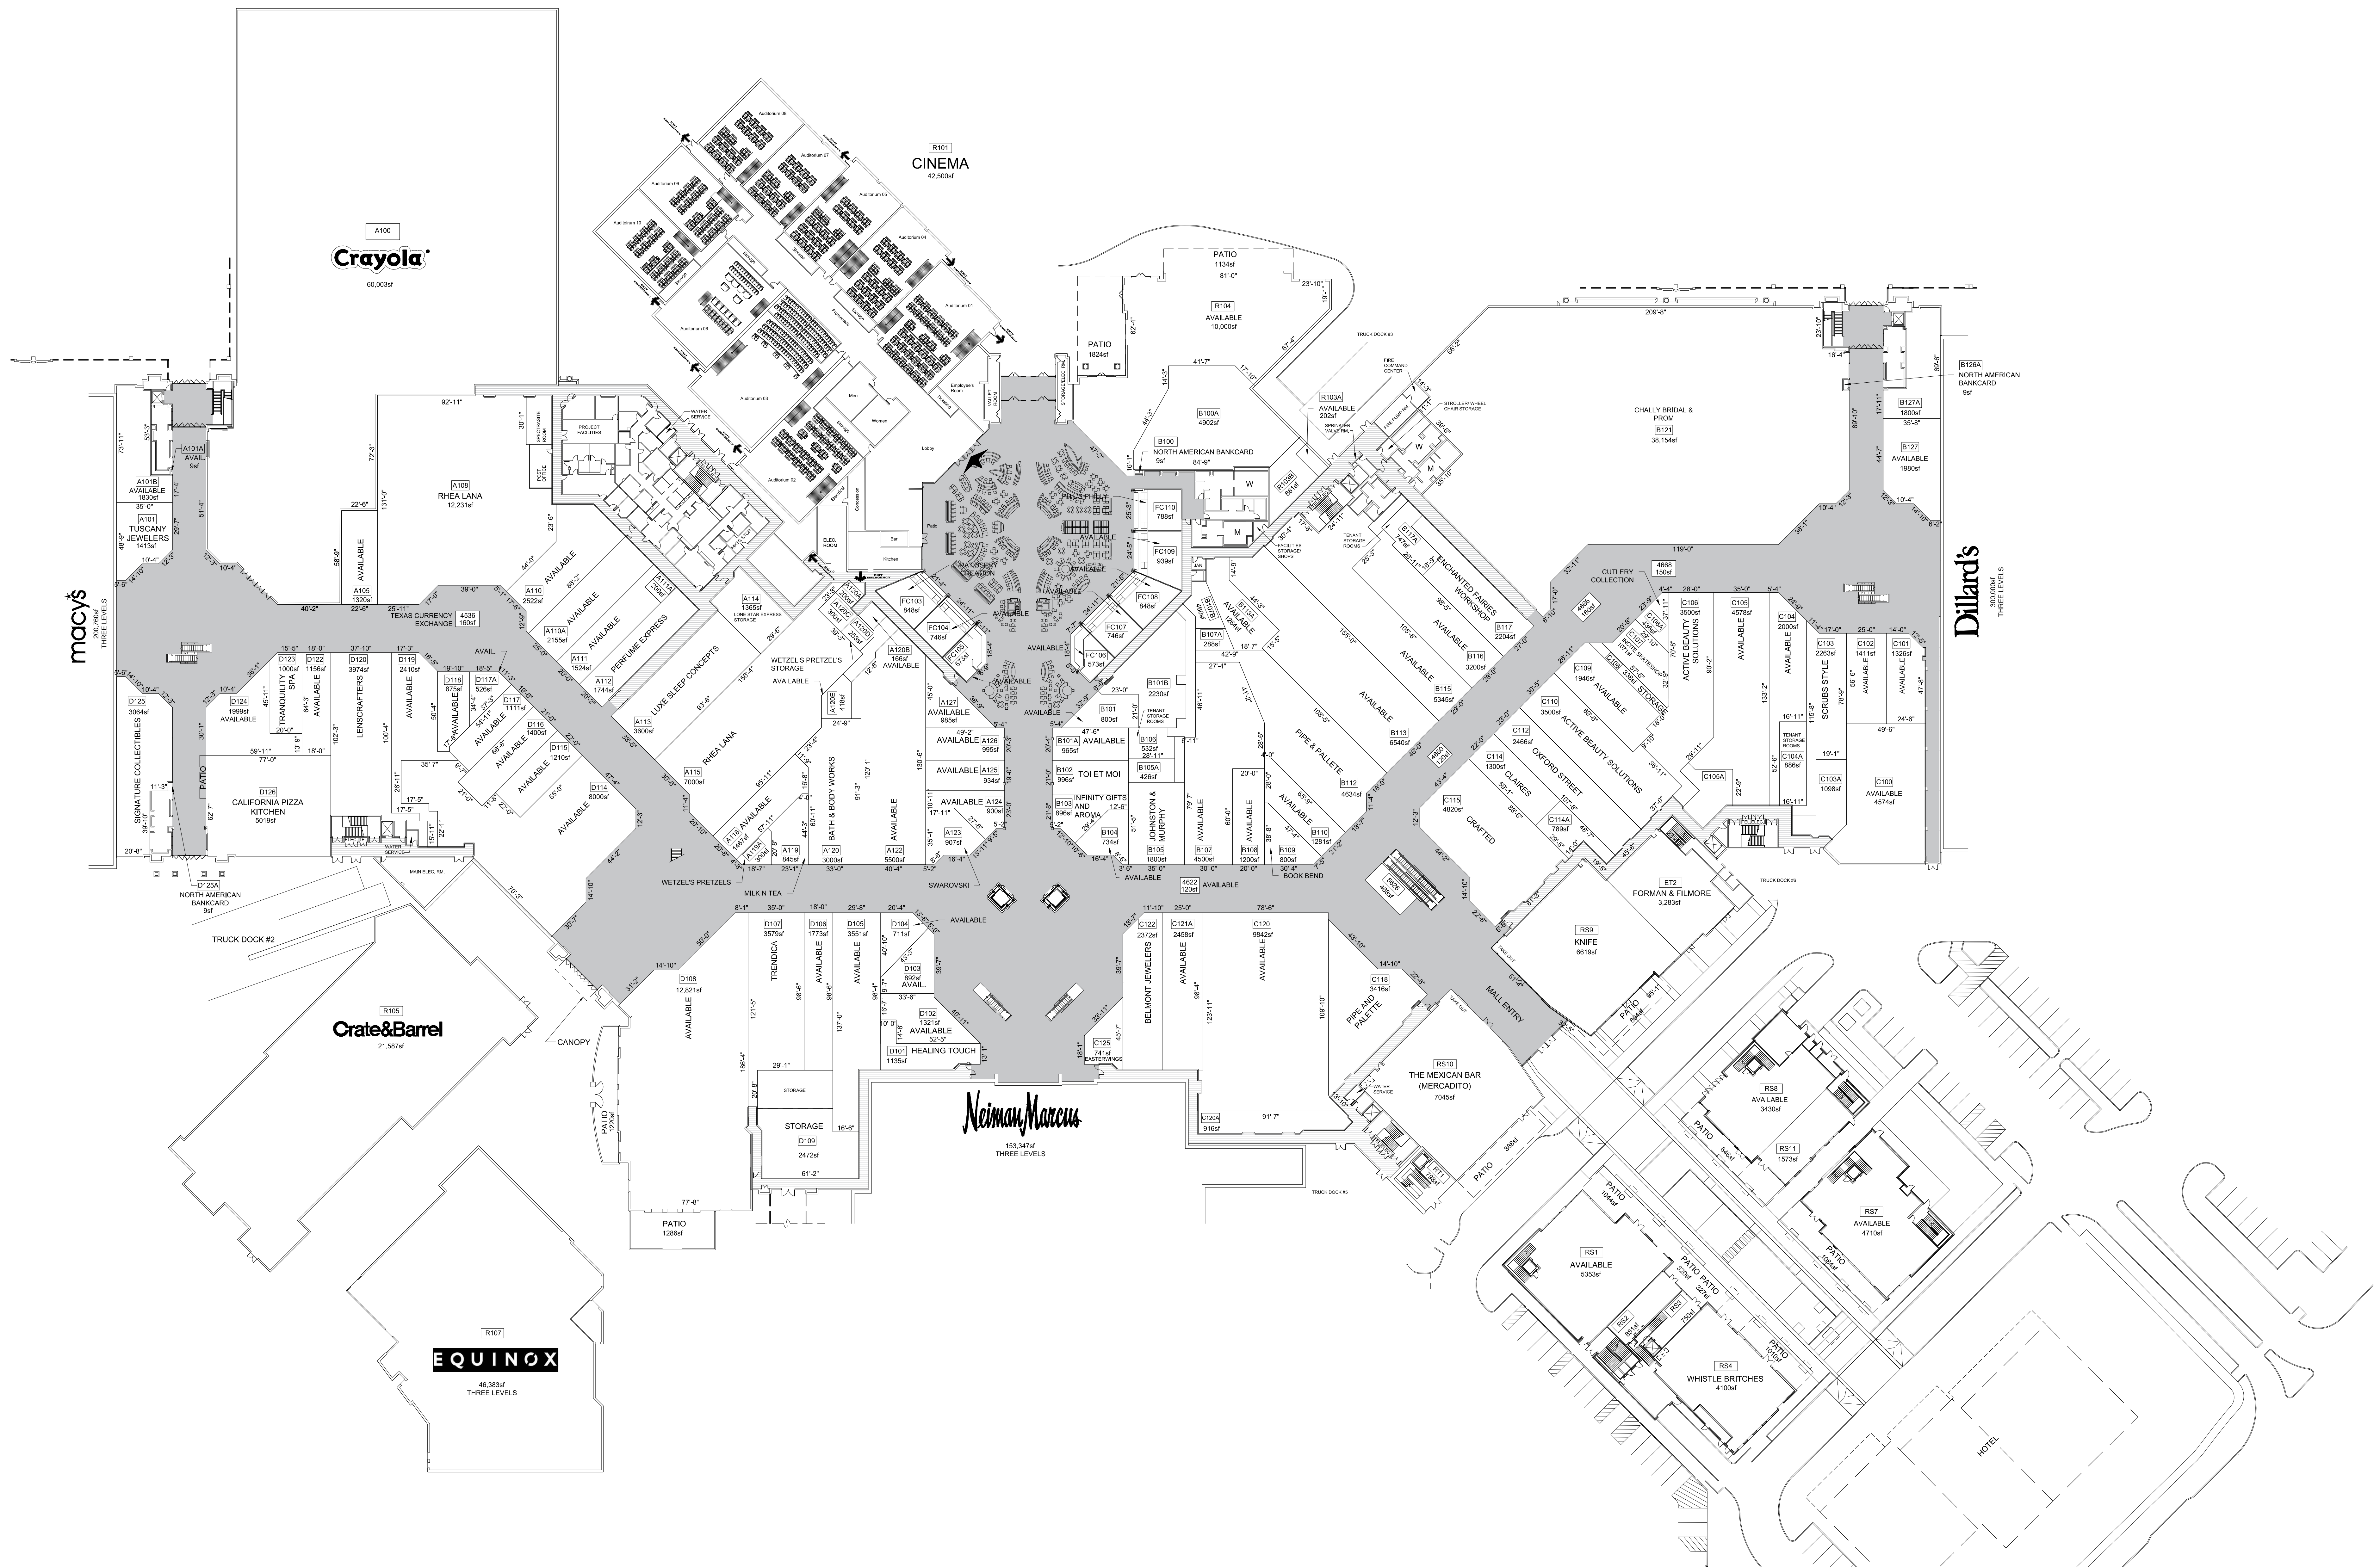

	<p>This drawing is diagrammatic and shows only approximate conditions, locations, quantities and proposed elements. The size, location, existence or identity of any element or specific occupant may be added, eliminated or modified at the sole and absolute discretion of the Landlord.</p>	<h1>WILLOW BEND</h1>	2.17.25	
			Plano, TX	

	<p>This drawing is diagrammatic and shows only approximate conditions, locations, quantities and proposed elements. The size, location, existence or identity of any element or specific occupant may be added, eliminated or modified at the sole and absolute discretion of the Landlord.</p>	<h1>WILLOW BEND</h1>	<p>2.17.25</p>	
			<p>Plano, TX</p>	
			<p>LEVEL ONE</p>	

	This drawing is diagrammatic and shows only approximate conditions, locations, quantities and proposed elements. The size, location, existence or identity of any element or specific occupant may be added, eliminated or modified at the sole and absolute discretion of the Landlord.	<h1>WILLOW BEND</h1>				
					2.17.25	Plano, TX
					LEVEL TWO	