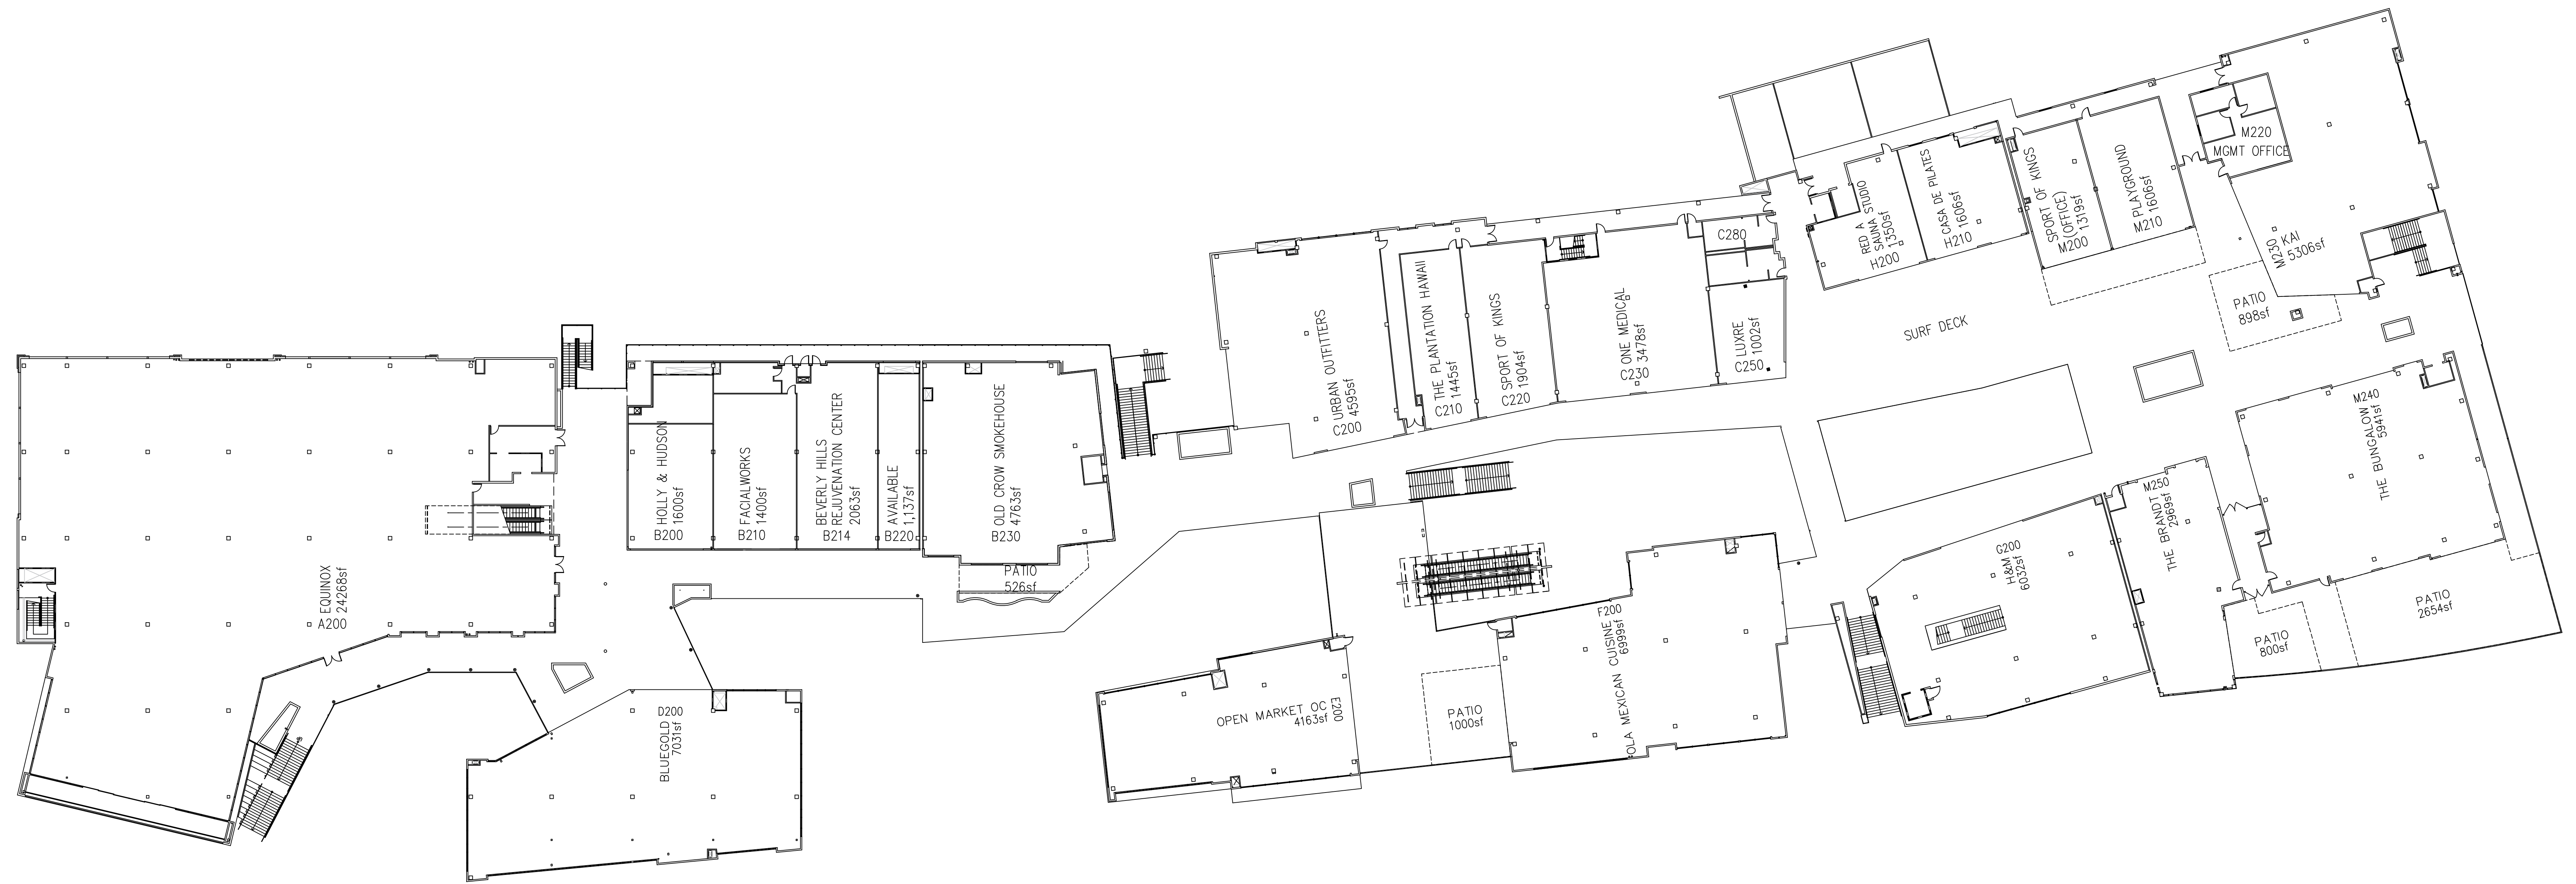

12.16.24

Huntington Beach, CA

LEVEL TWO