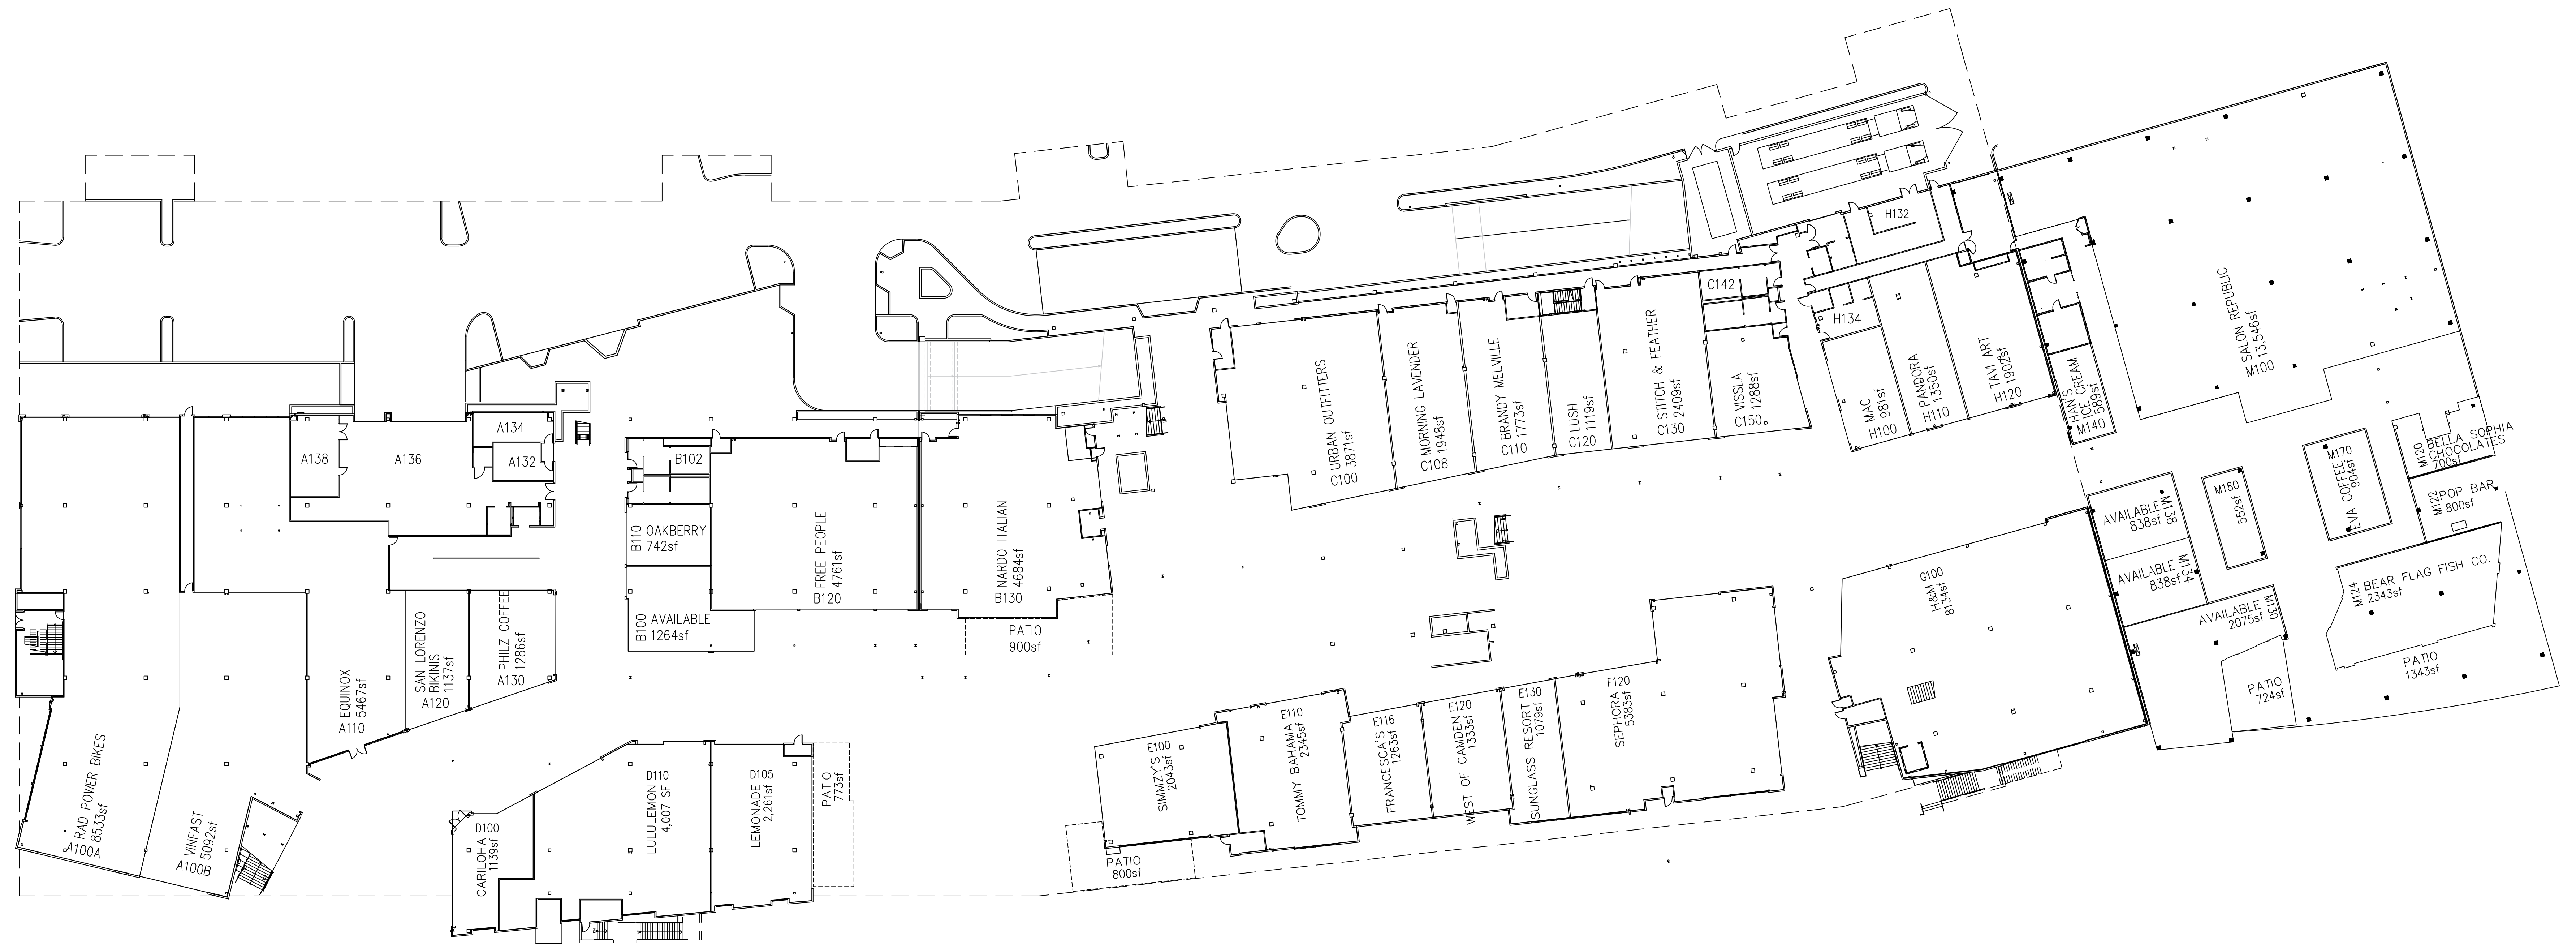

FIRST STREET

PACIFIC VIEW AVENUE

HUNTINGTON STREET

PACIFIC COAST HIGHWAY (PCH)

LEVEL 2

This drawing is diagrammatic and shows only approximate conditions, locations, quantities and proposed elements. The size, location, existence or identity of any element or specific occupant may be added, eliminated or modified at the sole and absolute discretion of the Landlord.

12.16.24

Huntington Beach, CA

SITE PLAN

 This drawing is diagrammatic and shows only approximate conditions, locations, quantities and proposed elements. The size, location, existence or identity of any element or specific occupant may be added, eliminated or modified at the sole and absolute discretion of the Landlord.

12.16.24

Huntington Beach, CA

LEVEL ONE

This drawing is diagrammatic and shows only approximate conditions, locations, quantities and proposed elements. The size, location, existence or identity of any element or specific occupant may be added, eliminated or modified at the sole and absolute discretion of the Landlord.