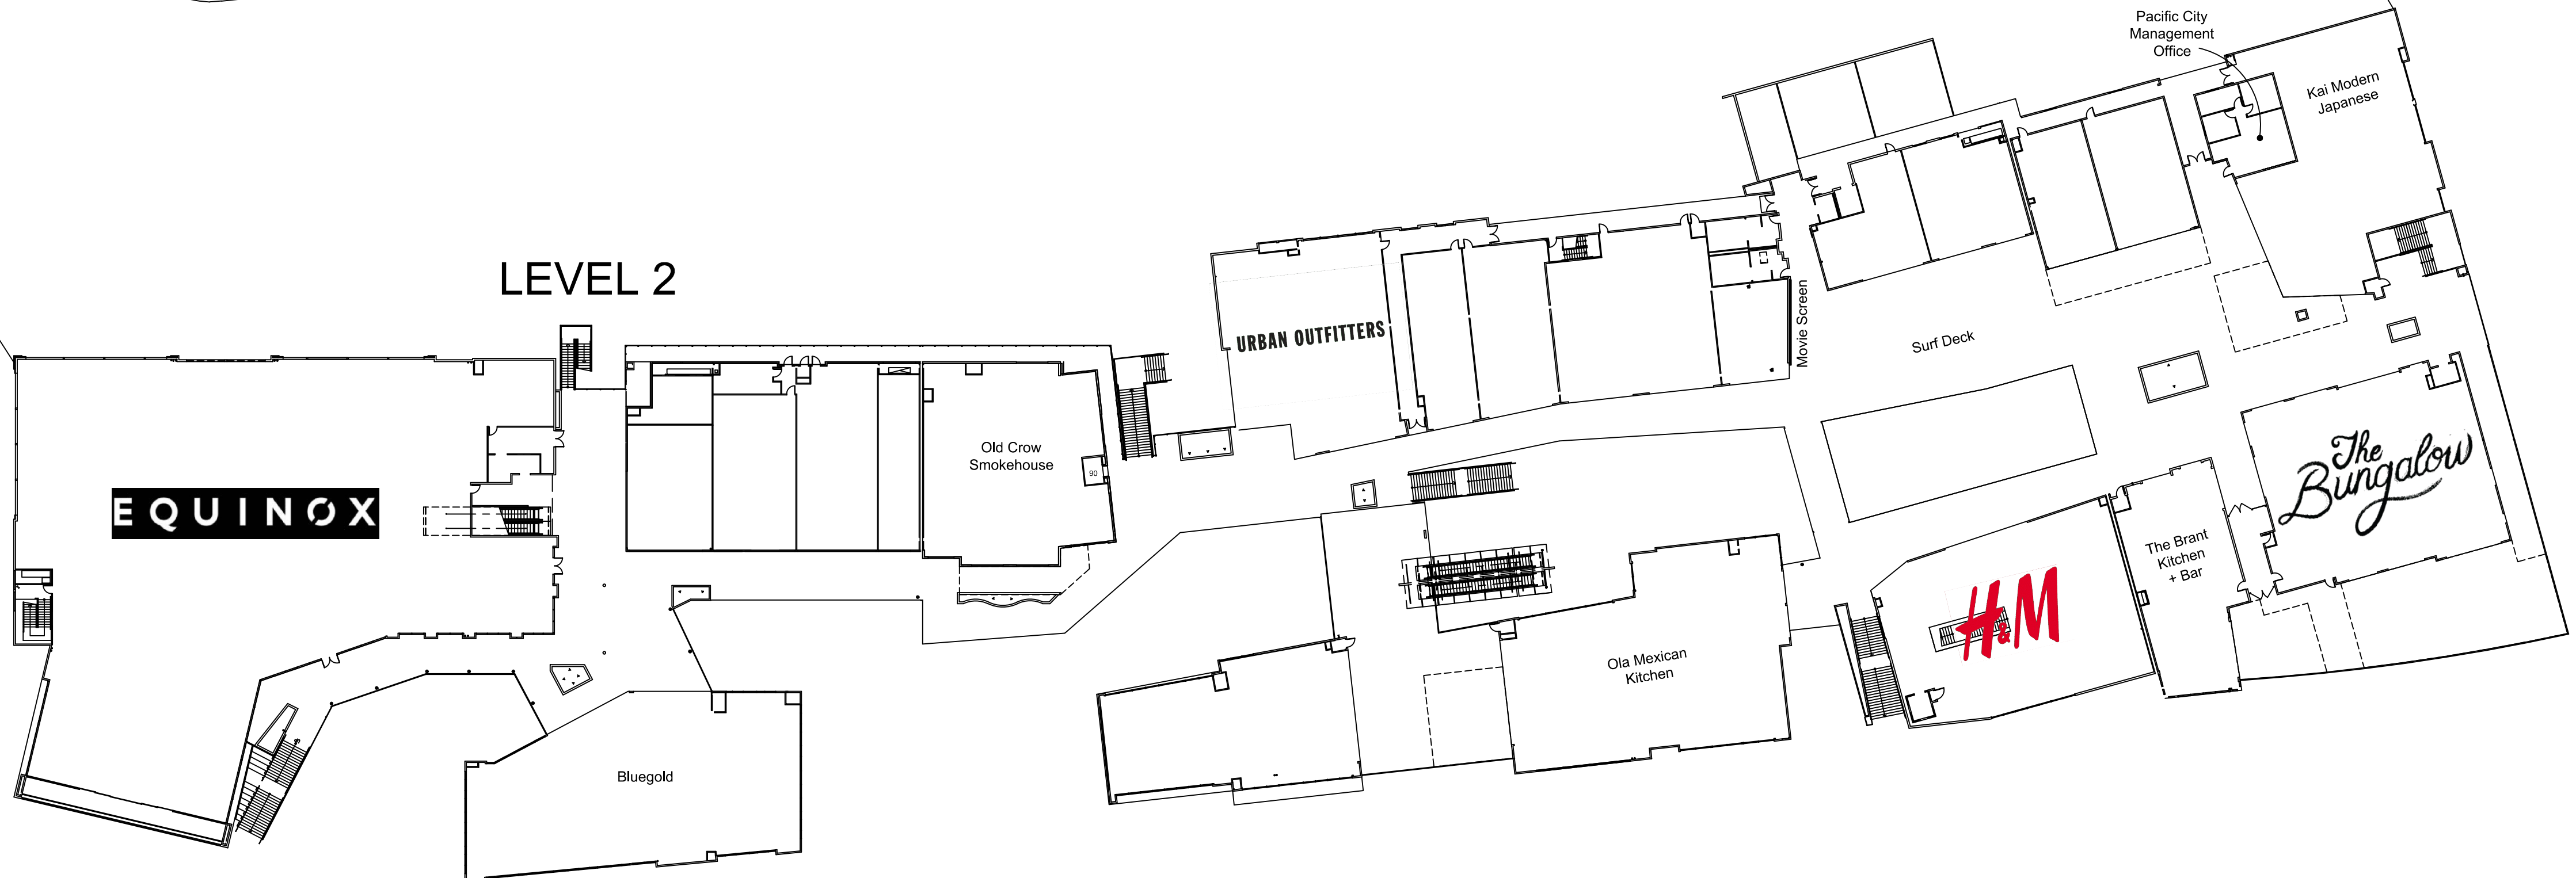

LEVEL 2

12.16.24

Huntington Beach, CA

SITE PLAN