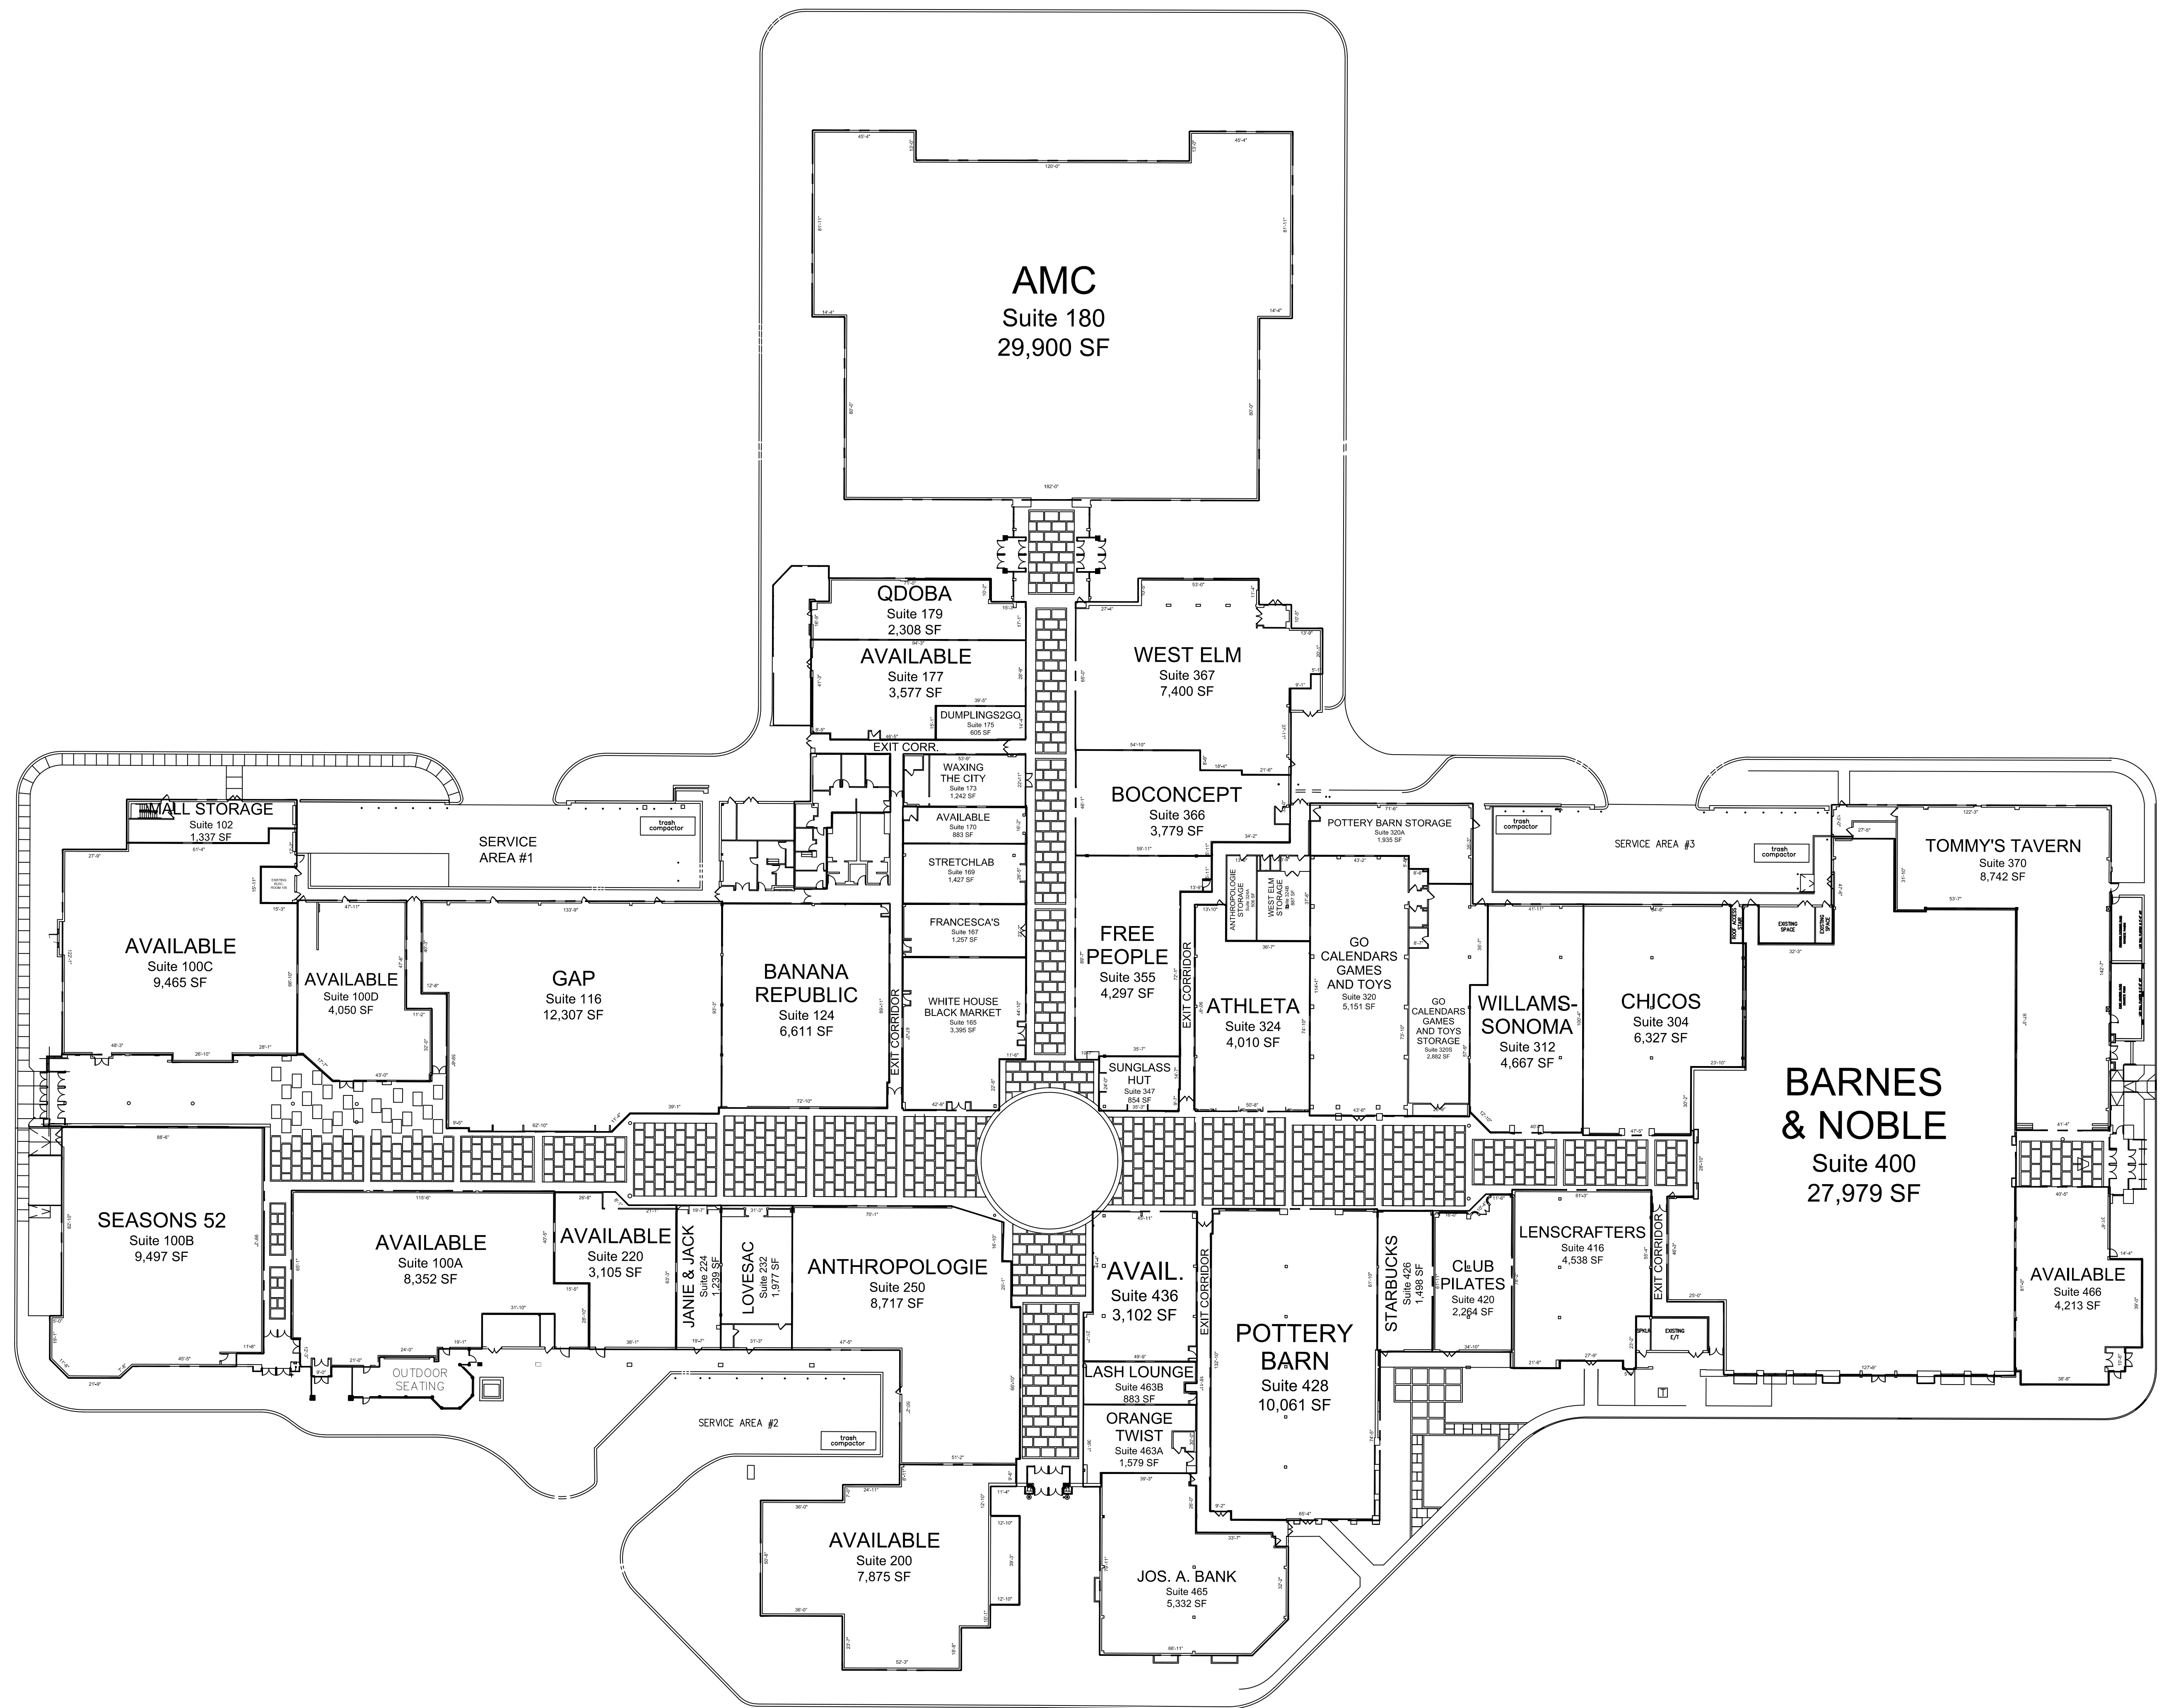

MARKETFAIR

PRINCETON, NEW JERSEY

NOTE: This plan is intended for marketing purposes to show the locations and areas of proposed merchants. Information shown is subject to continued revisions. All dimensions shown are approximations and must be field verified by tenant's architect prior to commencement of drawings.

SITE LEASE PLAN

Date: 11.21.24

Drawn By: JMF

MARKETFAIR

PRINCETON, NEW JERSEY

NOTE: This plan is intended for marketing purposes to show the locations and areas of proposed merchants. Information shown is subject to continued revisions. All dimensions shown are approximations and must be field verified by tenant's architect prior to commencement of drawings.

LEASE PLAN

Date: 11.21.24

Drawn By: JMF