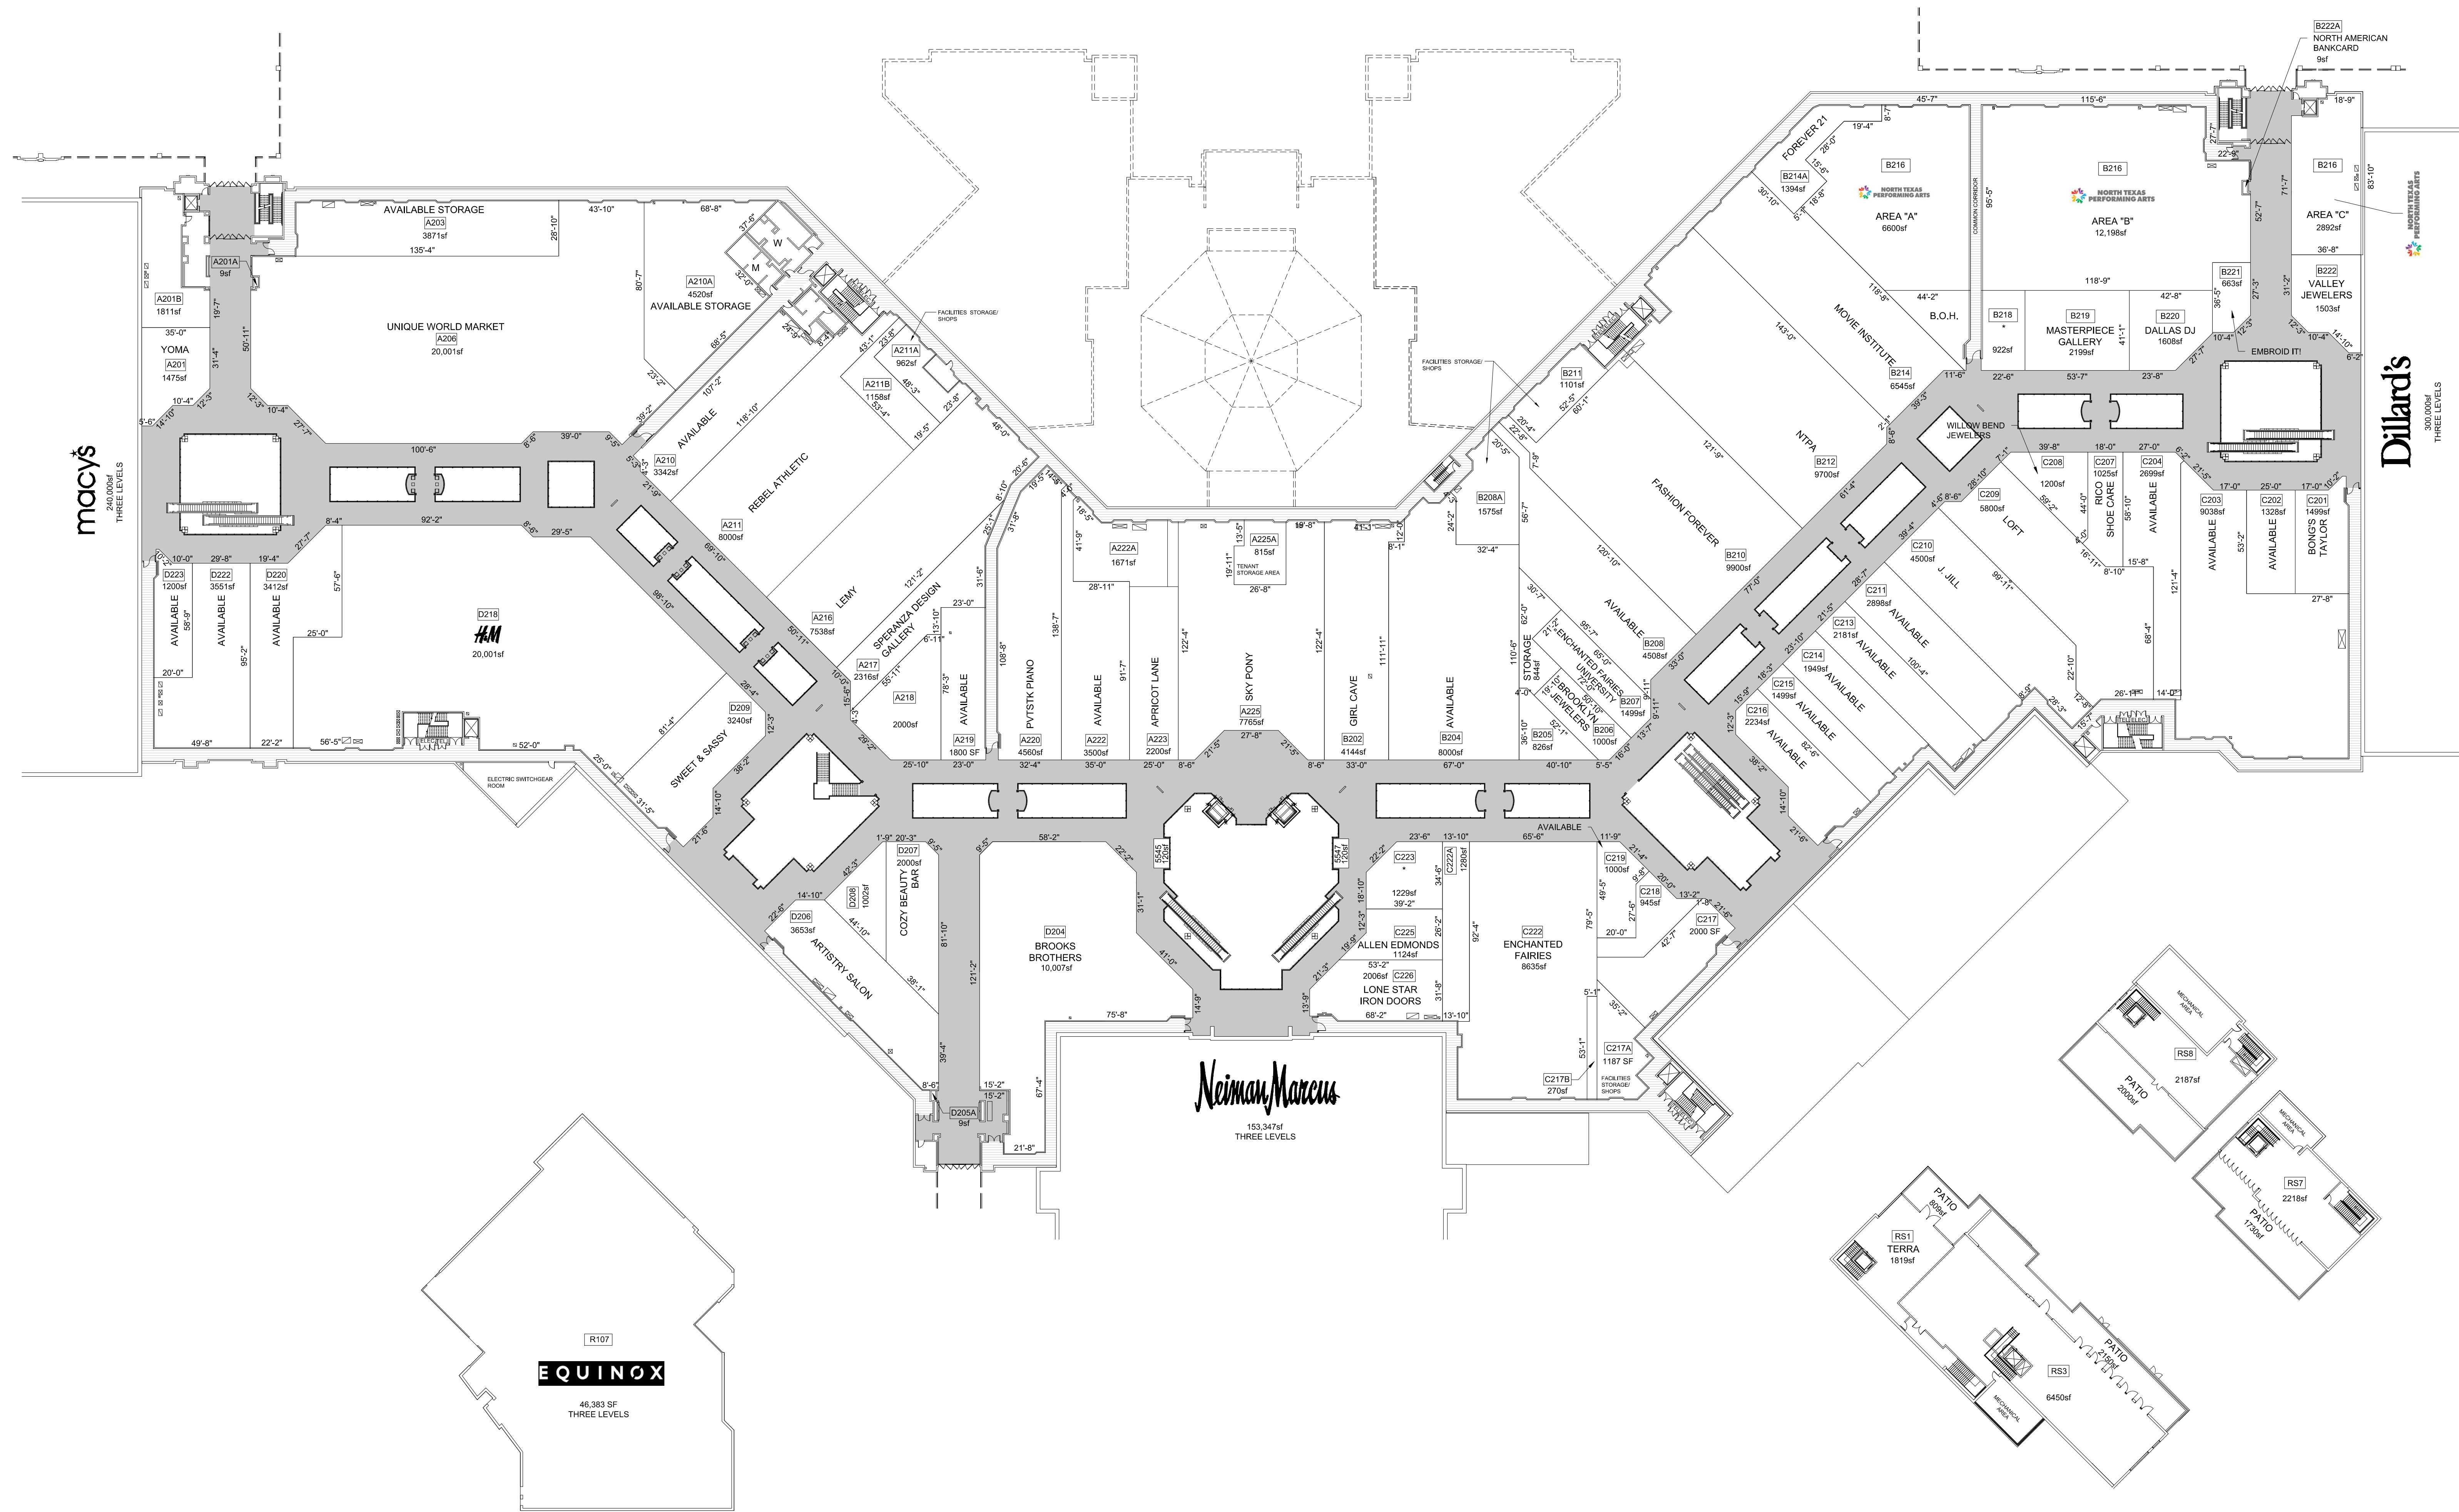

WILLOW BEND

7.9.24	
Plano, TX	
LEVEL TWO