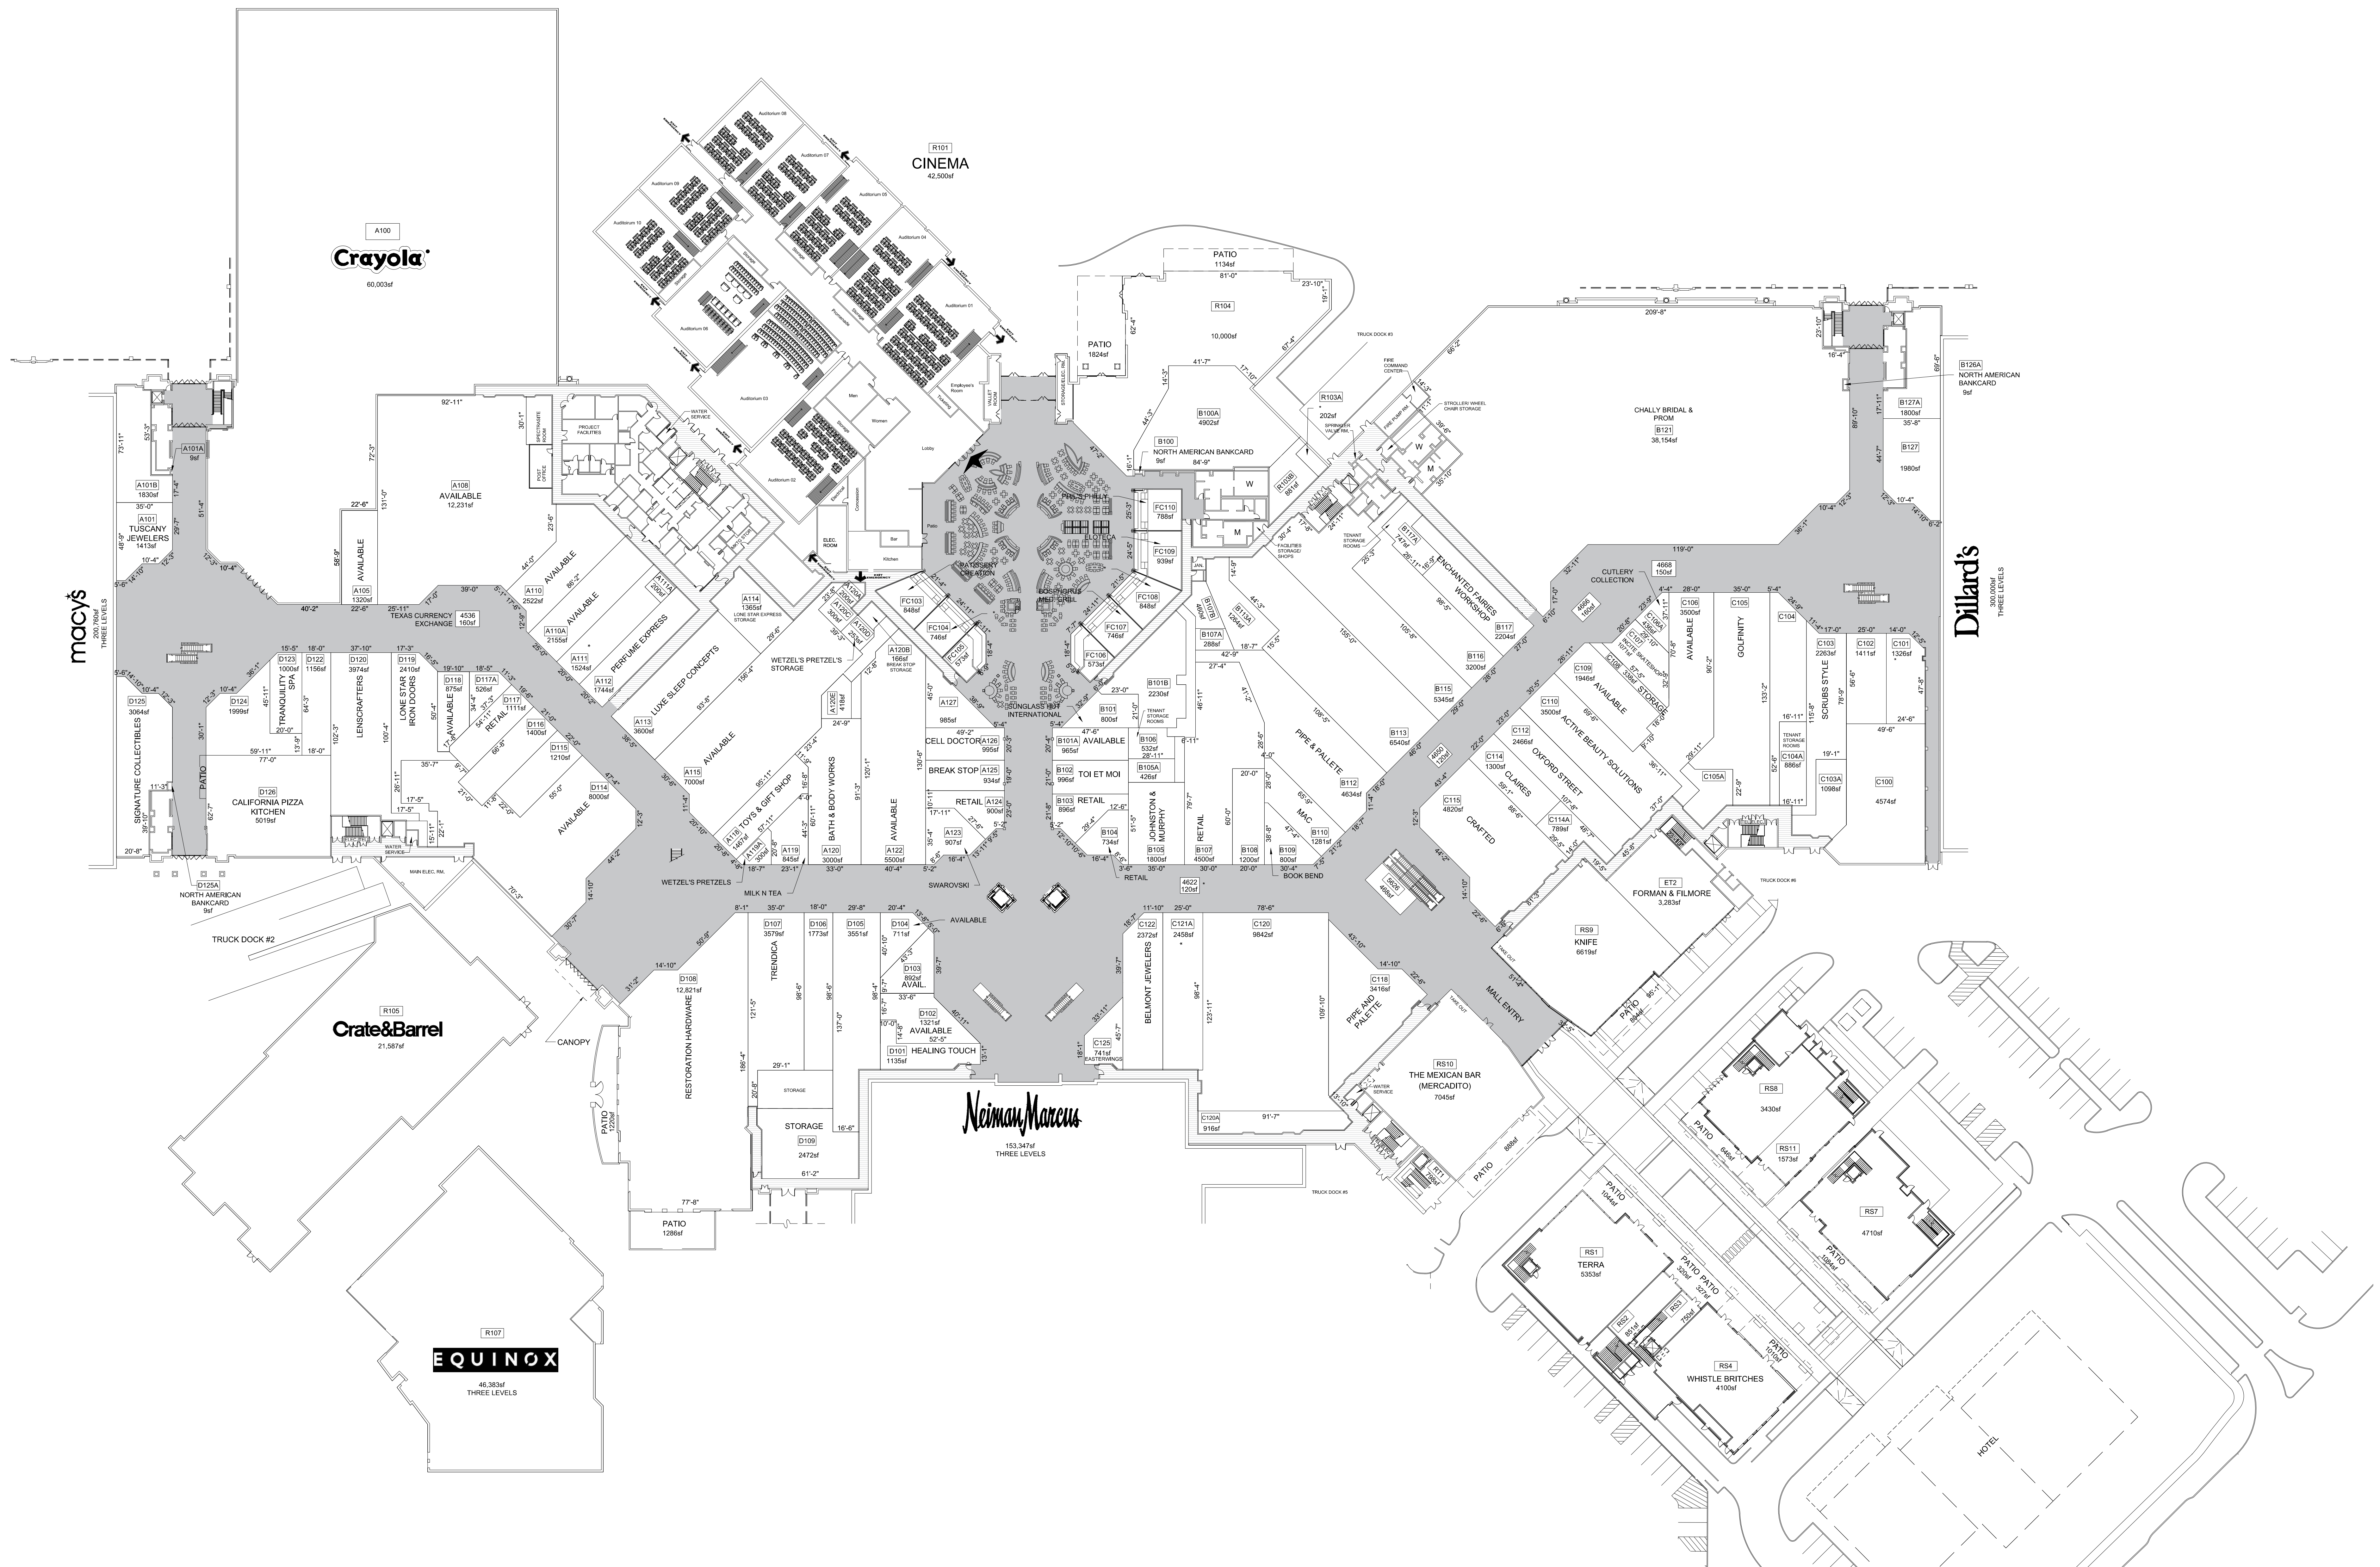

	<p>This drawing is diagrammatic and shows only approximate conditions, locations, quantities and proposed elements. The size, location, existence or identity of any element or specific occupant may be added, eliminated or modified at the sole and absolute discretion of the Landlord.</p>	<h1>WILLOW BEND</h1>		<p>7.9.24</p>		
				<p>Plano, TX</p>		
				<p>SITE PLAN</p>		

This drawing is diagrammatic and shows only approximate conditions, locations, quantities and proposed elements. The size, location, existence or identity of any element or specific occupant may be added, eliminated or modified at the sole and absolute discretion of the Landlord.

WILLOW BEND

7.9.24	
Plano, TX	
LEVEL ONE	

This drawing is diagrammatic and shows only approximate conditions, locations, quantities and proposed elements. The size, location, existence or identity of any element or specific occupant may be added, eliminated or modified at the sole and absolute discretion of the Landlord.

WILLOW BEND

7.9.24	
Plano, TX	
LEVEL TWO	