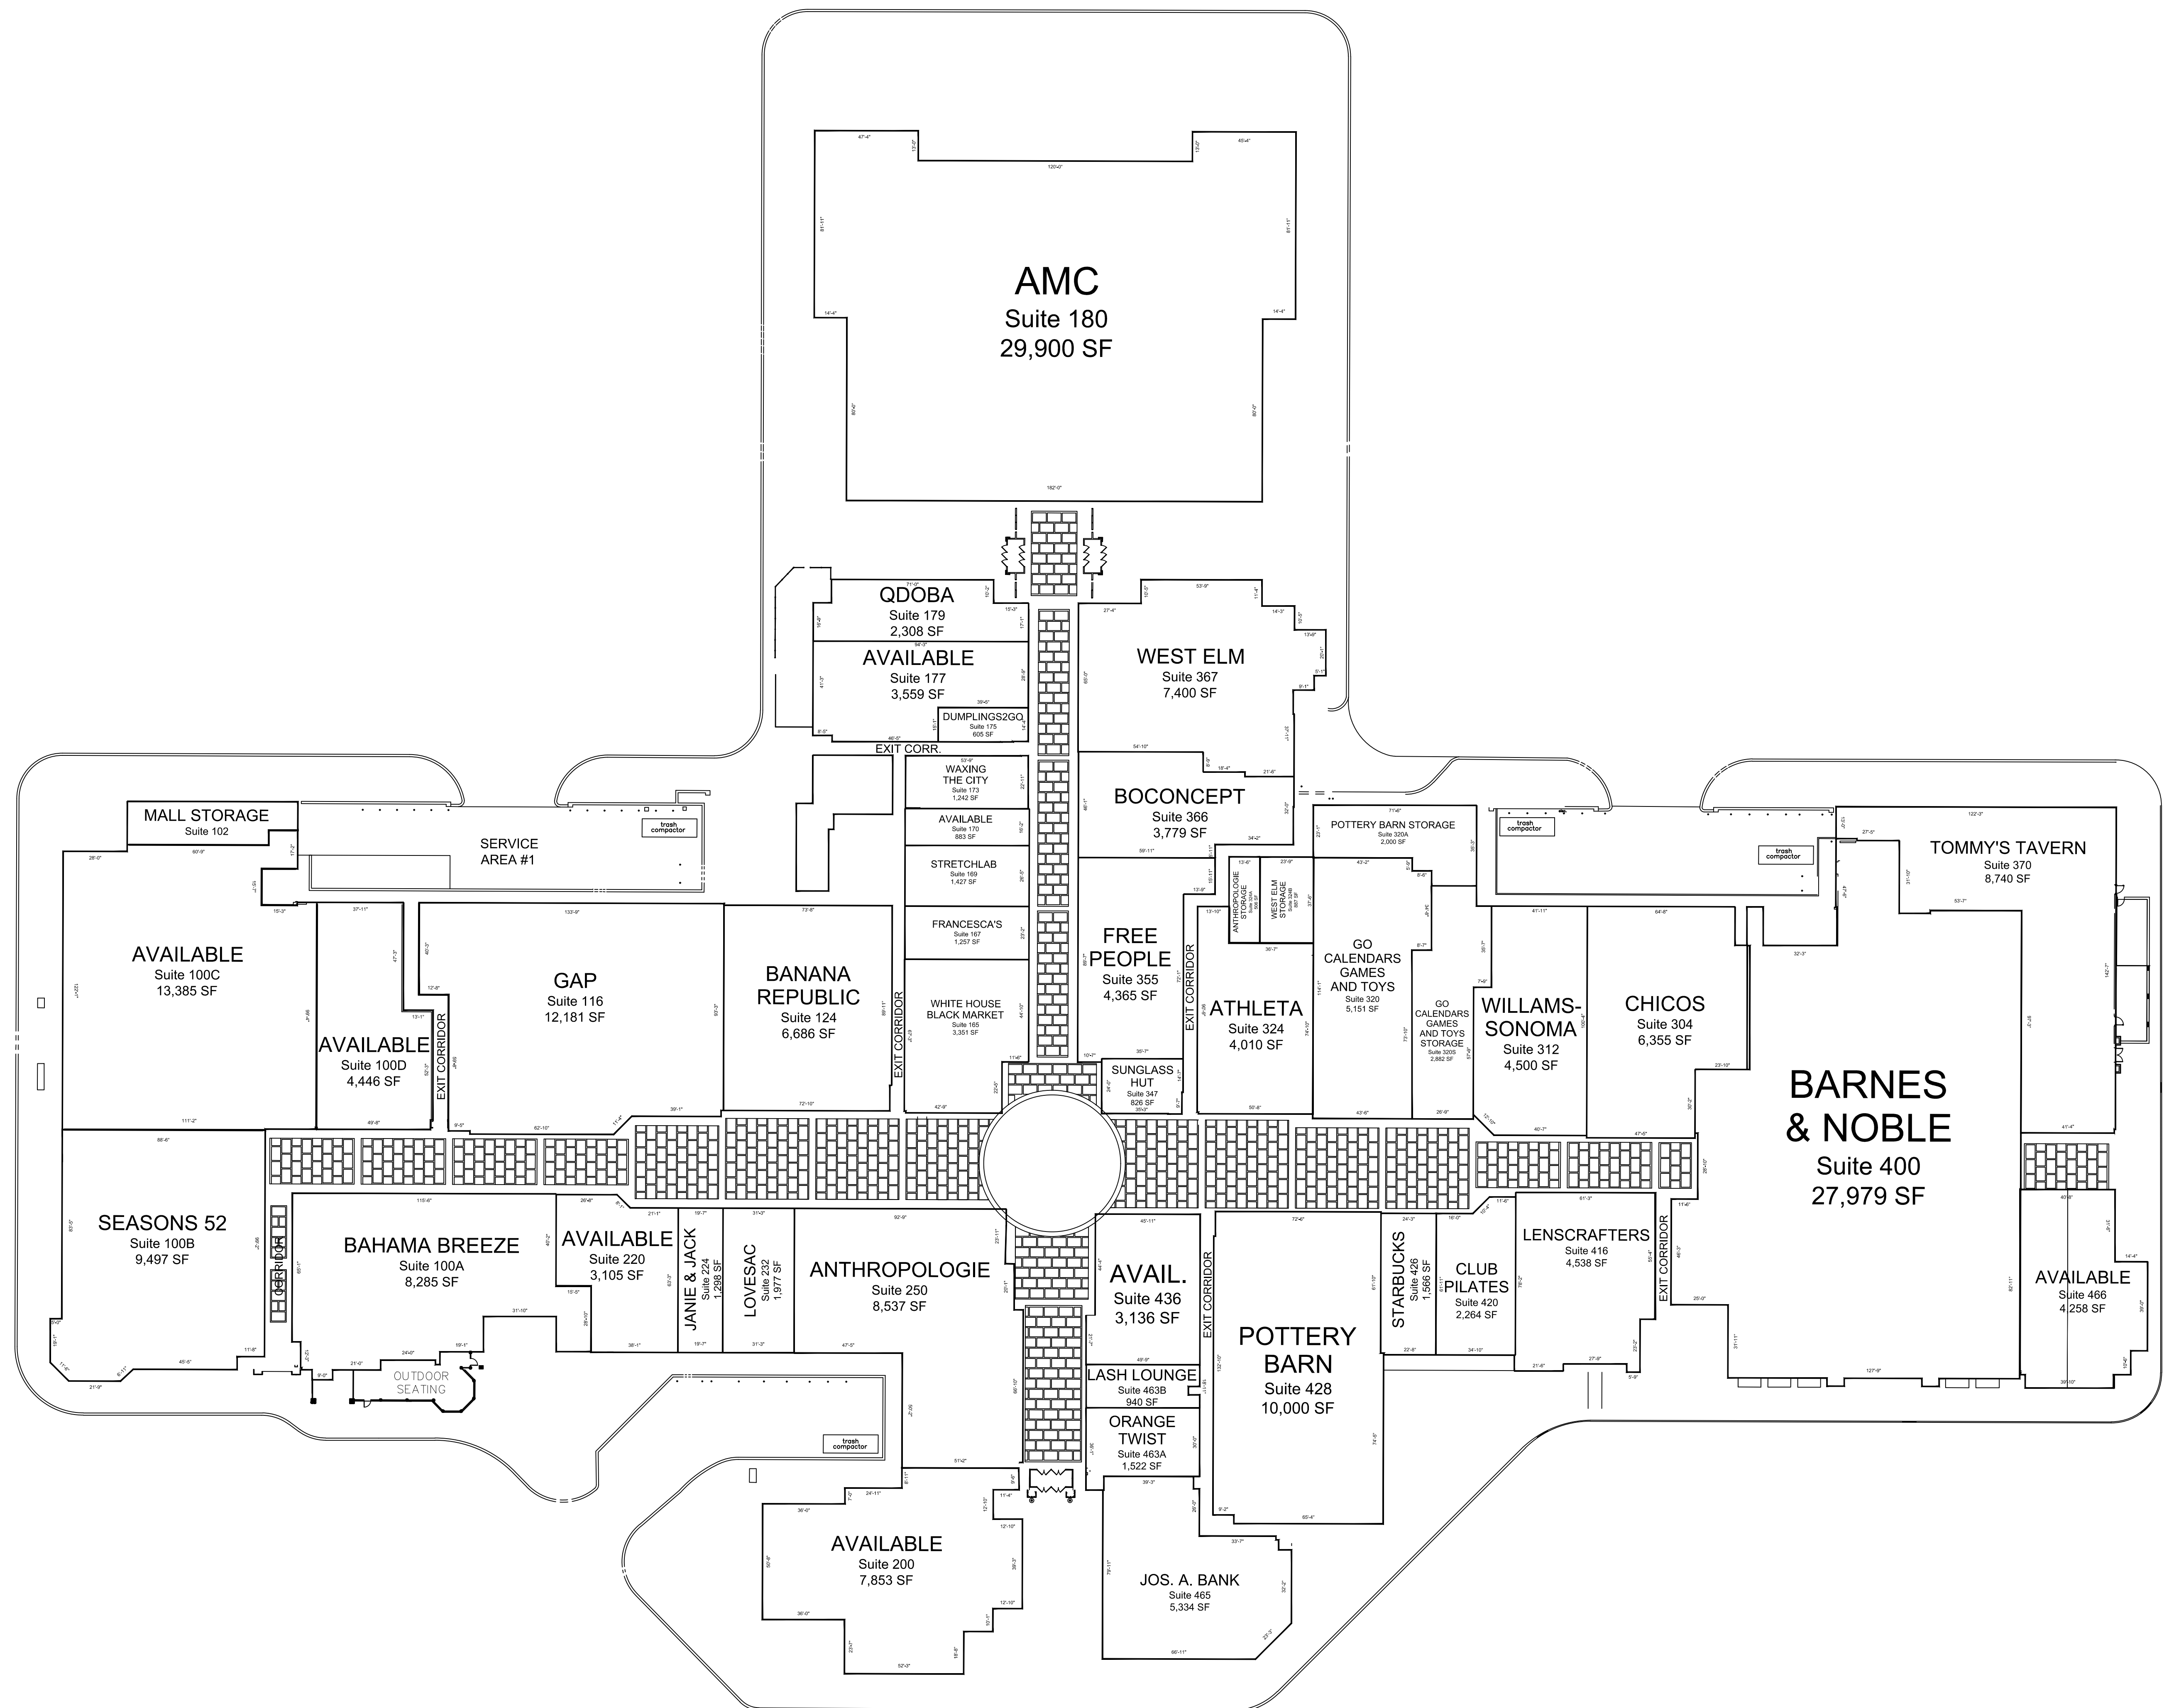

MARKETFAIR

PRINCETON, NEW JERSEY

NOTE: This plan is intended for marketing purposes to show the locations and areas of proposed merchants. Information shown is subject to continued revisions. All dimensions shown are approximations and must be field verified by tenant's architect prior to commencement of drawings.

SITE LEASE PLAN

Date: 5.28.24

Drawn By: JMF

MARKETFAIR

PRINCETON, NEW JERSEY

NOTE: This plan is intended for marketing purposes to show the locations and areas of proposed merchants. Information shown is subject to continued revisions. All dimensions shown are approximations and must be field verified by tenant's architect prior to commencement of drawings.

LEASE PLAN

Date: 5.28.24

Drawn By: JMF